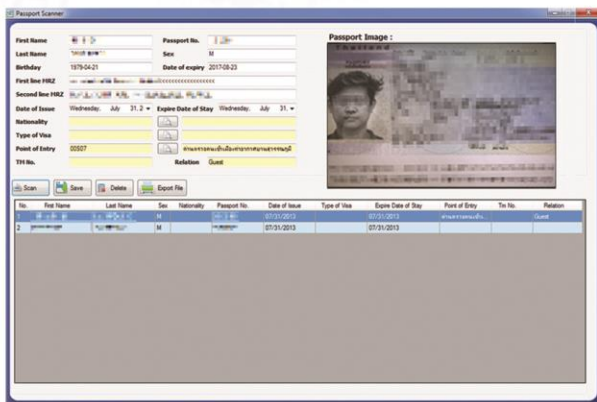

โปรแกรม OCR