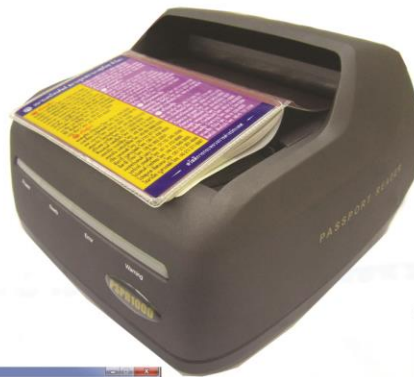

PASSPORT READER

This is ID information speedy capture device. It gets the image copy and OCR data approx. one second! quickly and accurately extract textual information from passport, visa, ID card, driver license, insurance card, tax card, ..

Application :

- o Hotel customer information registration system